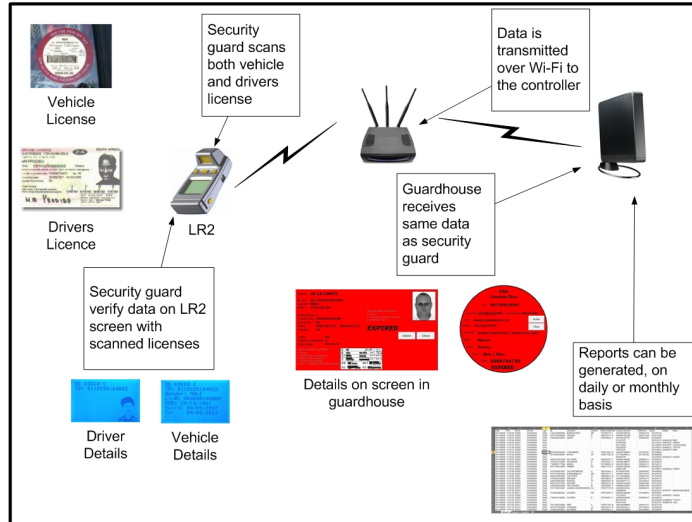

LR2 Secure Visitor Management Solution

The LR2 Secure Visitor Management solution replaces the traditional manual Visitor's Register Book.

With the LR2 Secure Visitor Management Solution all information is electronically captured from the visitor's driver's license card and vehicle license disk, recorded and time stamped. All records are stored on the device and automatically downloaded to the Controller using Wi-Fi or USB. The Controller software displays the electronic visitor's entry log.

The LR2 scanner scans and verifies South African driver's licenses as well as AAMVA driver's licenses. The LR2 scans 1D and 2D barcodes and decrypts the SA driver's license card data. The scanner displays on screen the details of the driver including a photograph, for verification. In the case of vehicles, all vehicle details are scanned from the license disk and displayed on the device for verification. Device communication options include WiFi and USB. A 3 track magnetic swipe card reader is optional. The LR2 is compact and rugged to withstand the elements and rigours of use in tough environments.

On the Controller, the data is stored in XML and CSV format and can be utilised in various applications. Most clients use an Excel spreadsheet to view the logs.

The LR2 Security Management Solution is a plug and play solution and comes bundled with

- 2 x LR2 scanner (one for in and one for out)
- Compatible Wi-Fi router
- 1 x Controller with reconfigured software.

Therefore there is no need for any changes to the current infrastructure on the premises.